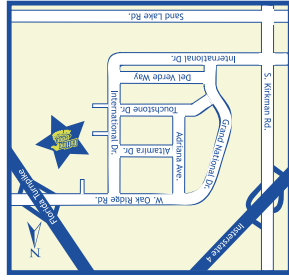

See what's glowin' on at puttingedge.com

Festival Bay, Orlando, FL
5250 International Drive
1 mile East of I-4
407-248-0700

To: _____
From: _____
Event: _____ Date: _____
Arrival Time: _____ Tee Off Time: _____
Pick up Time: _____
R.S.V.P by: _____
Phone: _____
Email: _____